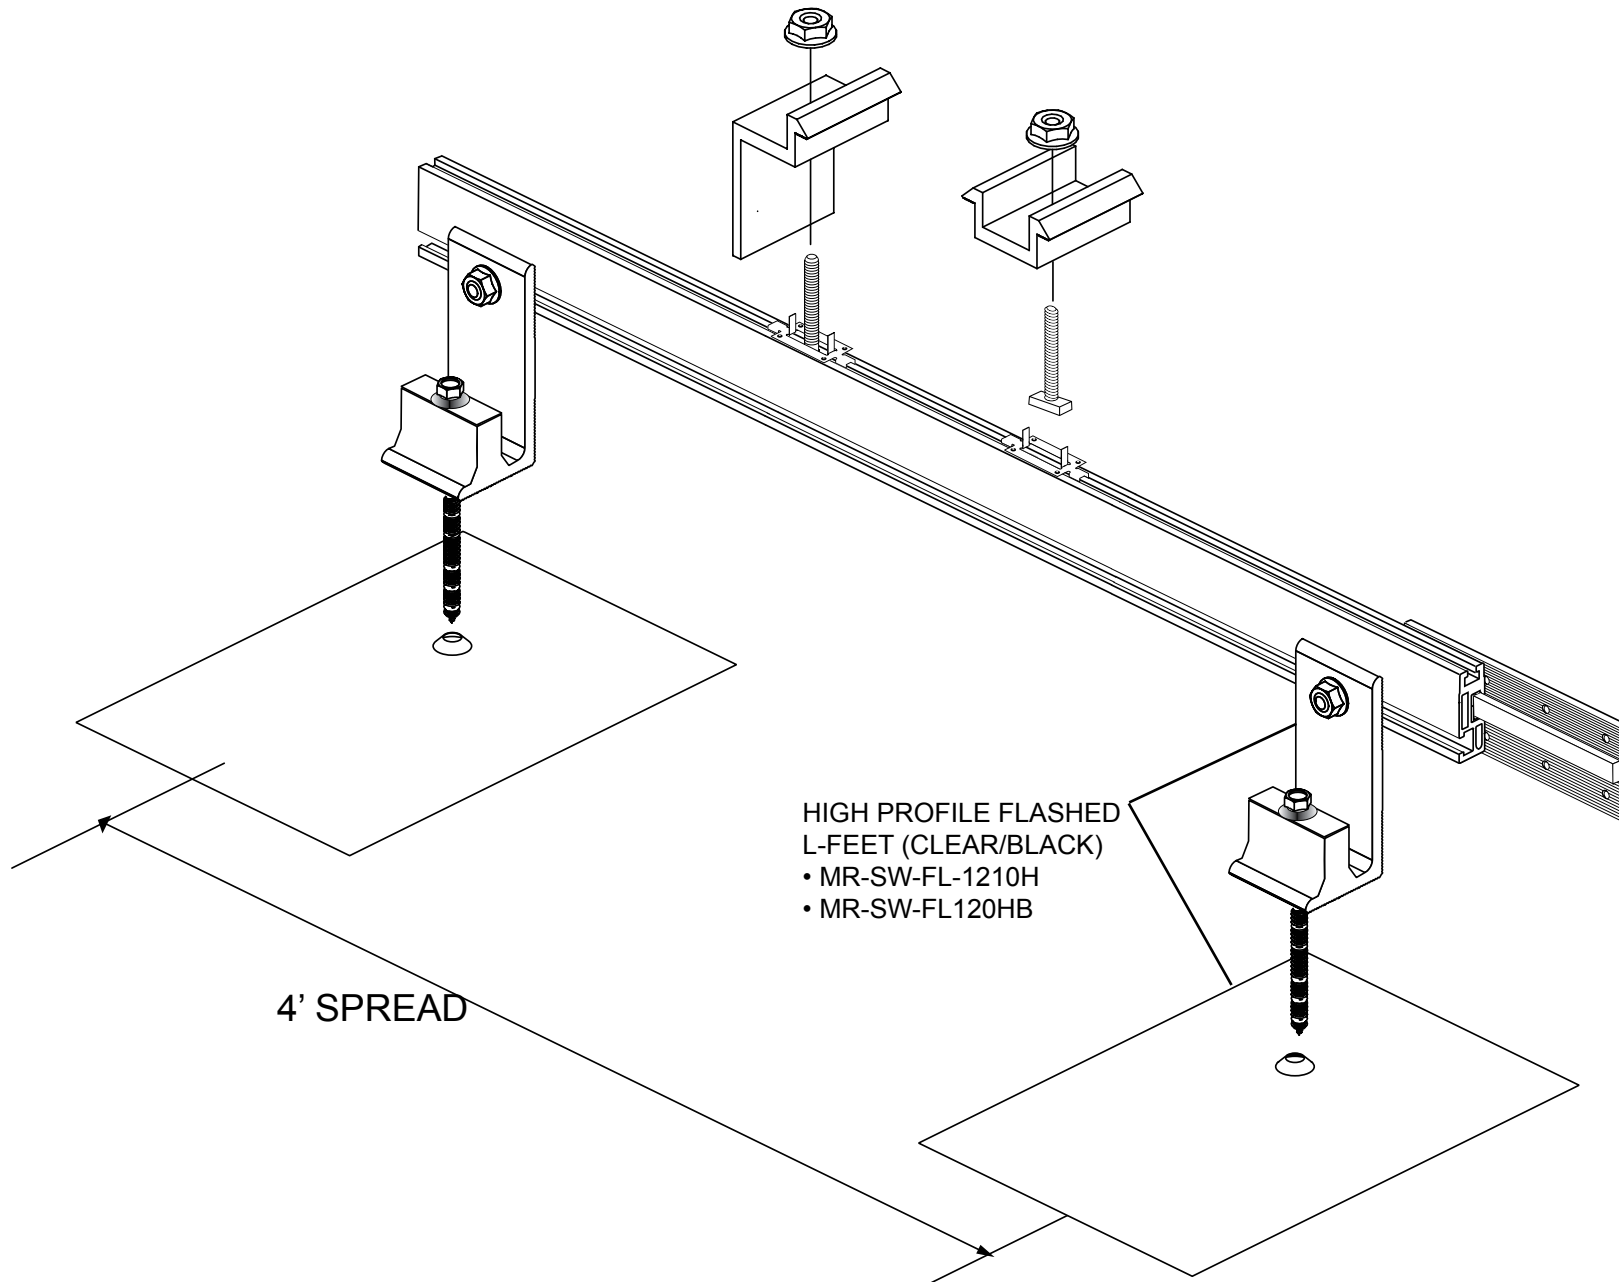

SWH - HIGH PROFILE FLASHED L-FEET FOR COMP ROOF

SWH - HIGH PROFILE FLASHED L-FEET FOR COMP ROOF

- MR-SW-FL-1210H
- MR-SW-FL-1210HB