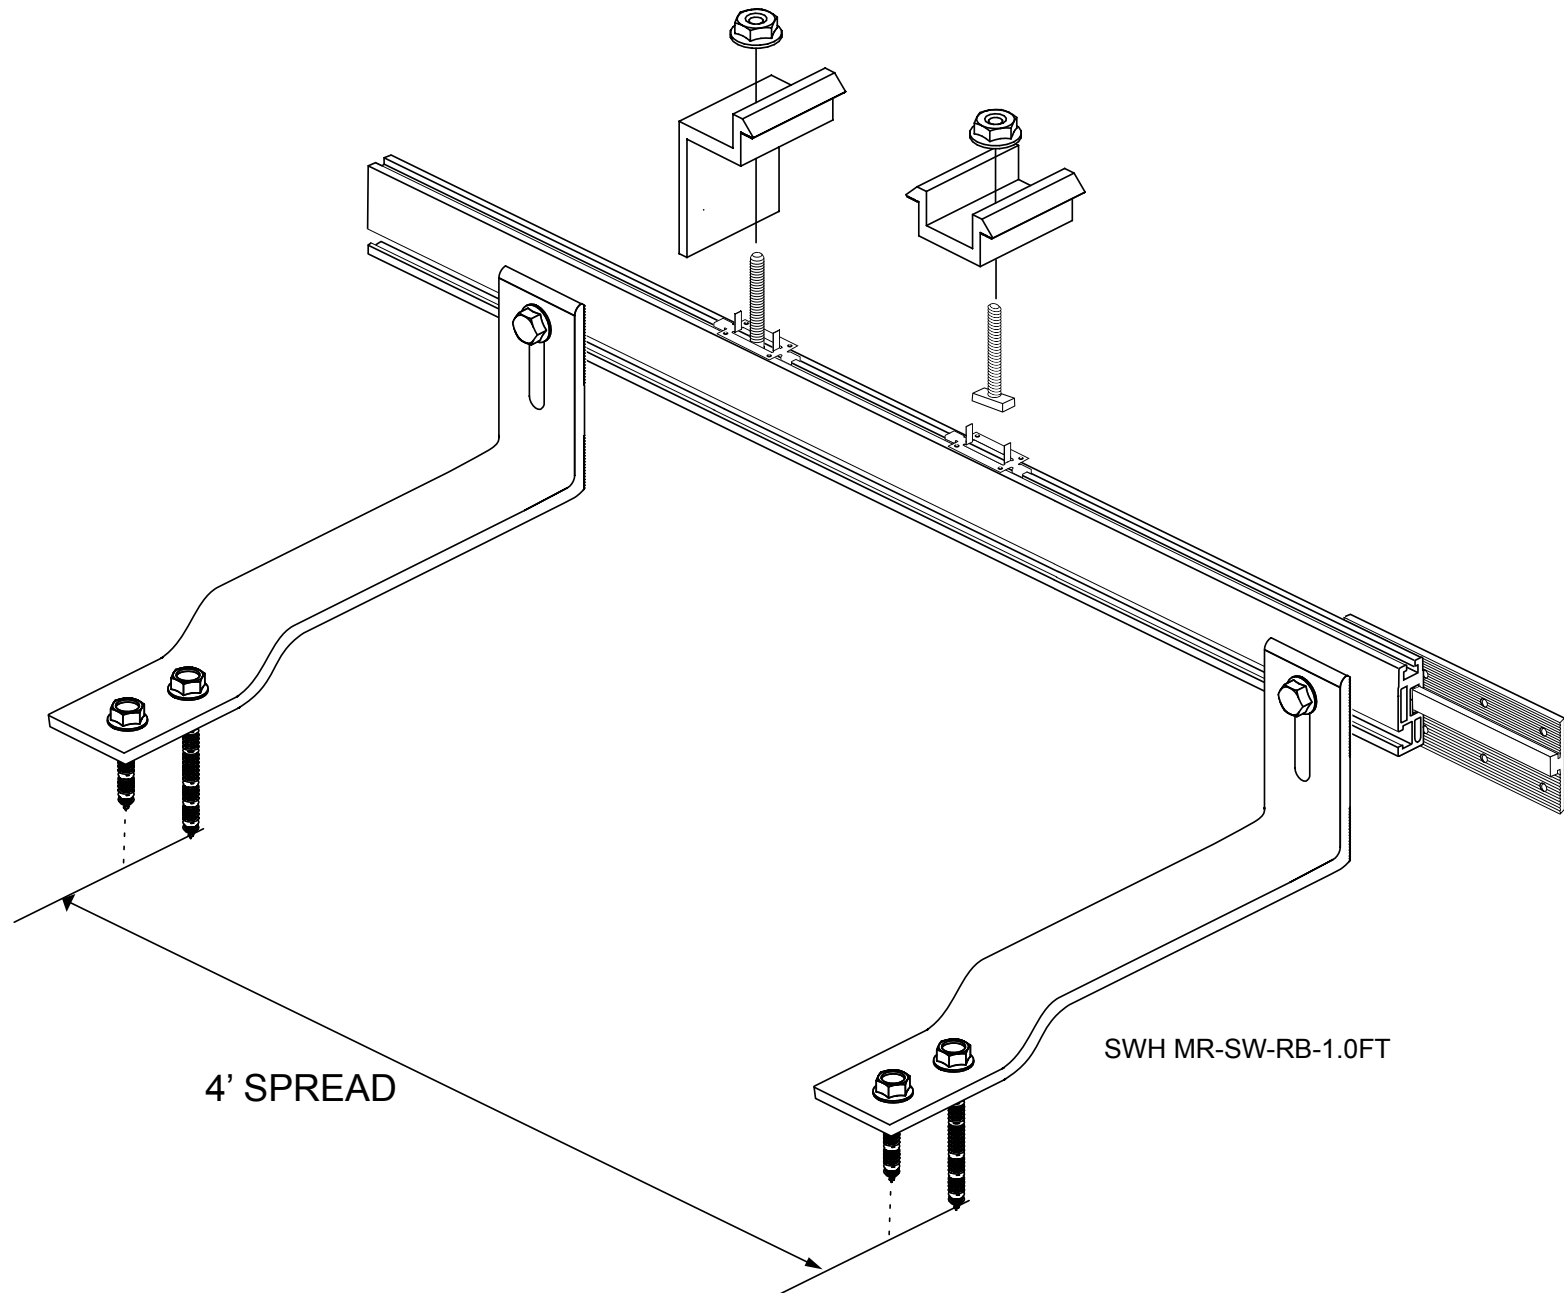

SWH - ROOF BAR MOUNT FOR TILE ROOF

SWH - ROOF BAR MOUNT FOR TILE ROOF