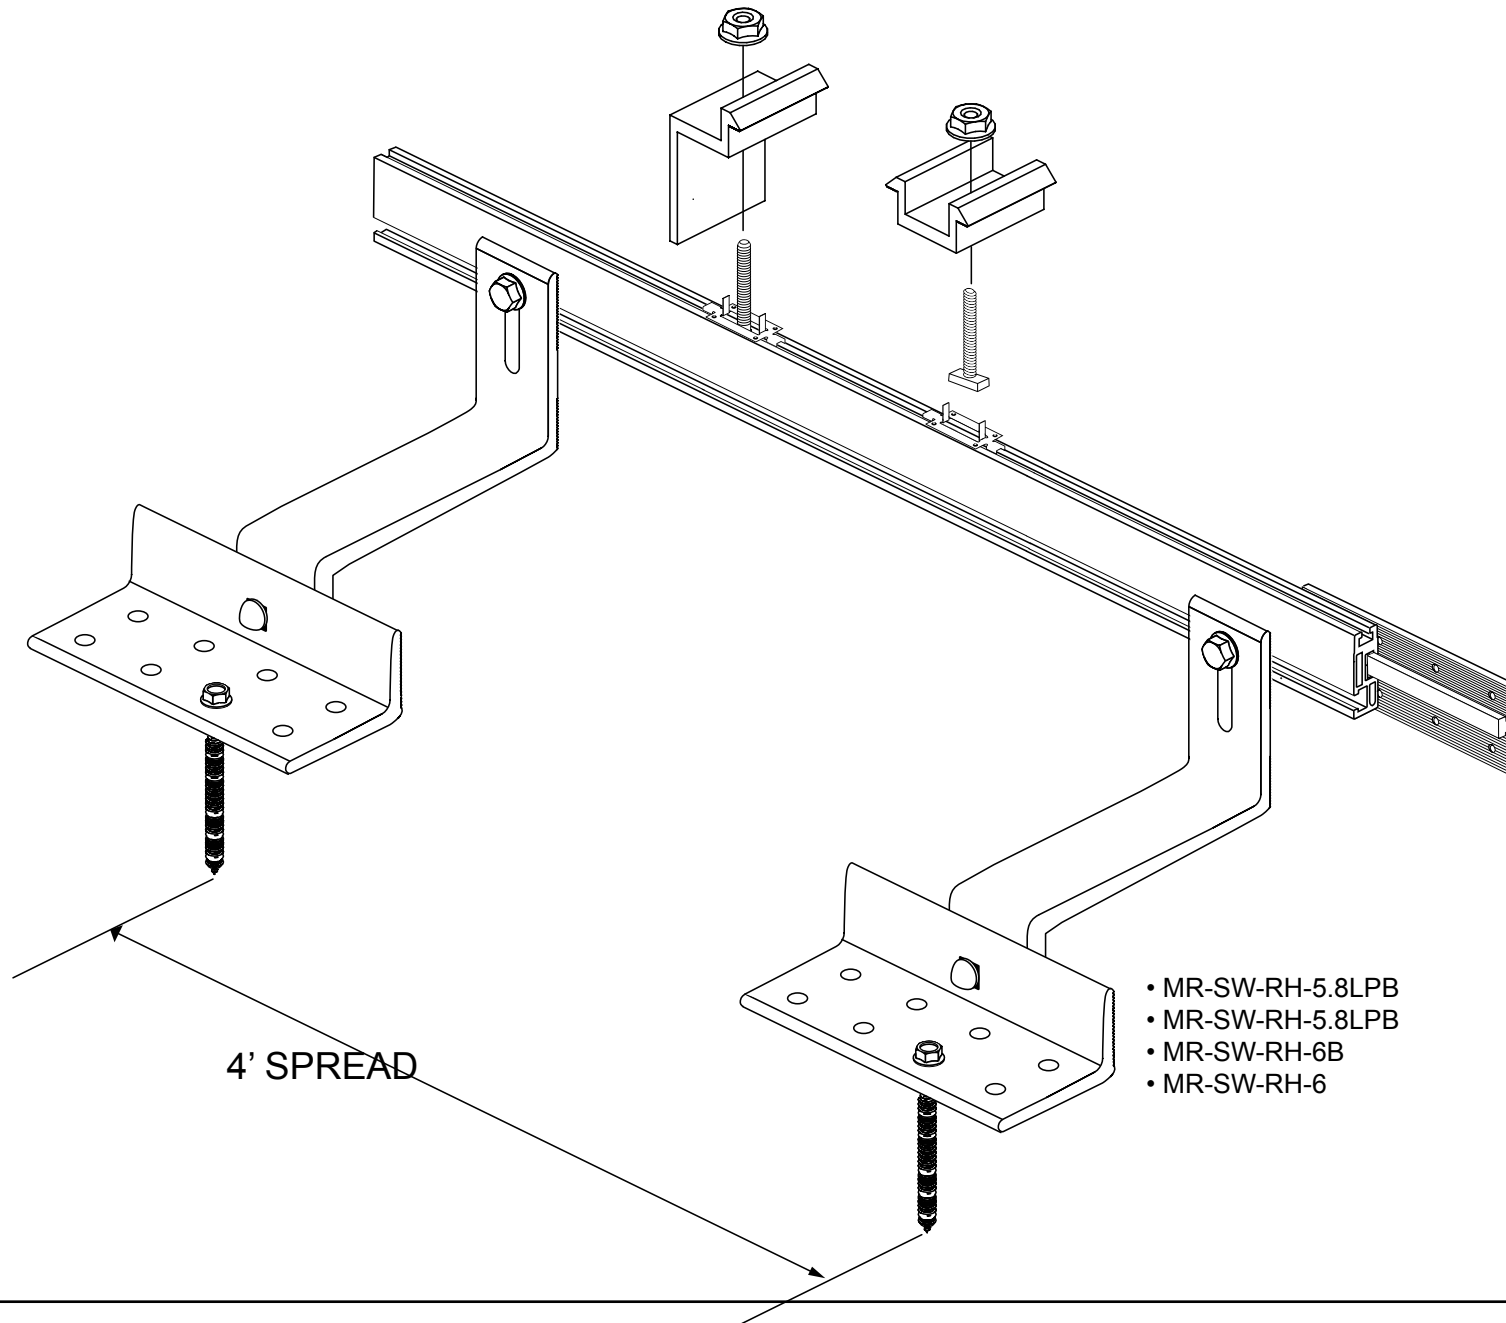

SWH - ROOF HOOK FOR TILE ROOF

4' SPREAD

SWH - ROOF HOOK FOR TILE ROOF