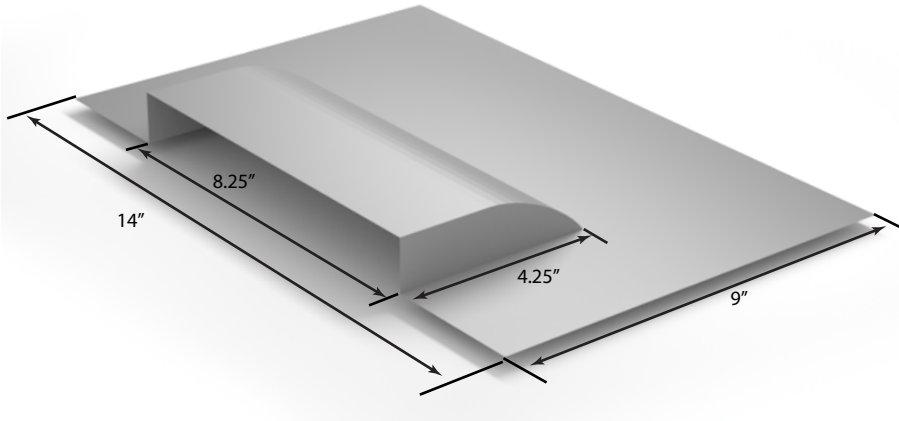

SWH SUBFLASHING
Part No. MR-SW-RF-140906G

· **Sub flashing material:** galvanized steel

COMPATIBLE WITH:

SWH Tile strut-High Profile

MR-SW-TT-6
MR-SW-TT-6B
MR-SW-TT-6M

SWH Tile strut-Low Profile

MR-SW-TT-4S
MR-SW-TT-4SB
MR-SW-TT-6S
MR-SW-TT-6SB