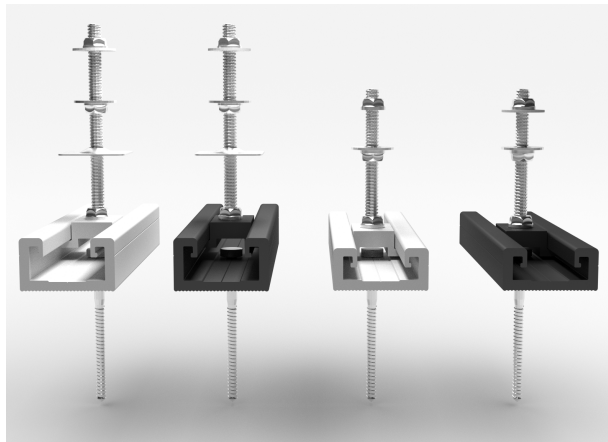

SWH SUBFLASHING
Part No. MR-SW-RF-140906G

· **Sub flashing material:** galvanized steel

COMPATIBLE WITH:

SWH Tile strut-High Profile

MR-SW-TT-6
MR-SW-TT-6B
MR-SW-TT-6M

SWH Tile strut-Low Profile

MR-SW-TT-4S
MR-SW-TT-4SB
MR-SW-TT-6S
MR-SW-TT-6SB

SWH Roof Hook

MR-SW-RH-5.8LP
MR-SW-RH-5.8LPB
MR-SW-RH-6
MR-SW-RH-6B

SWH Roof Bar

MR-SW-RB-1-65