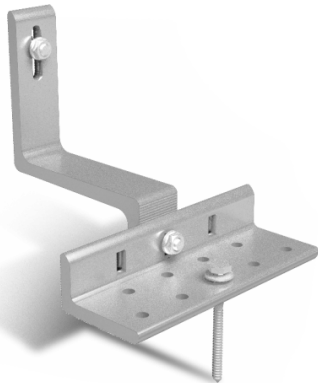

SWH SUBFLASHING
Part No. MR-SW-RF-140906G

· **Sub flashing material:** galvanized steel

COMPATIBLE WITH:

SWH Tile strut-High Profile

MR-SW-TT-6
MR-SW-TT-6B
MR-SW-TT-6M

SWH Tile strut-Low Profile

MR-SW-TT-4S
MR-SW-TT-4SB
MR-SW-TT-6S
MR-SW-TT-6SB

SWH Roof Hook

MR-SW-RH-5.8LP
MR-SW-RH-5.8LPB
MR-SW-RH-6
MR-SW-RH-6B

SWH Roof Bar

MR-SW-RB-1-65