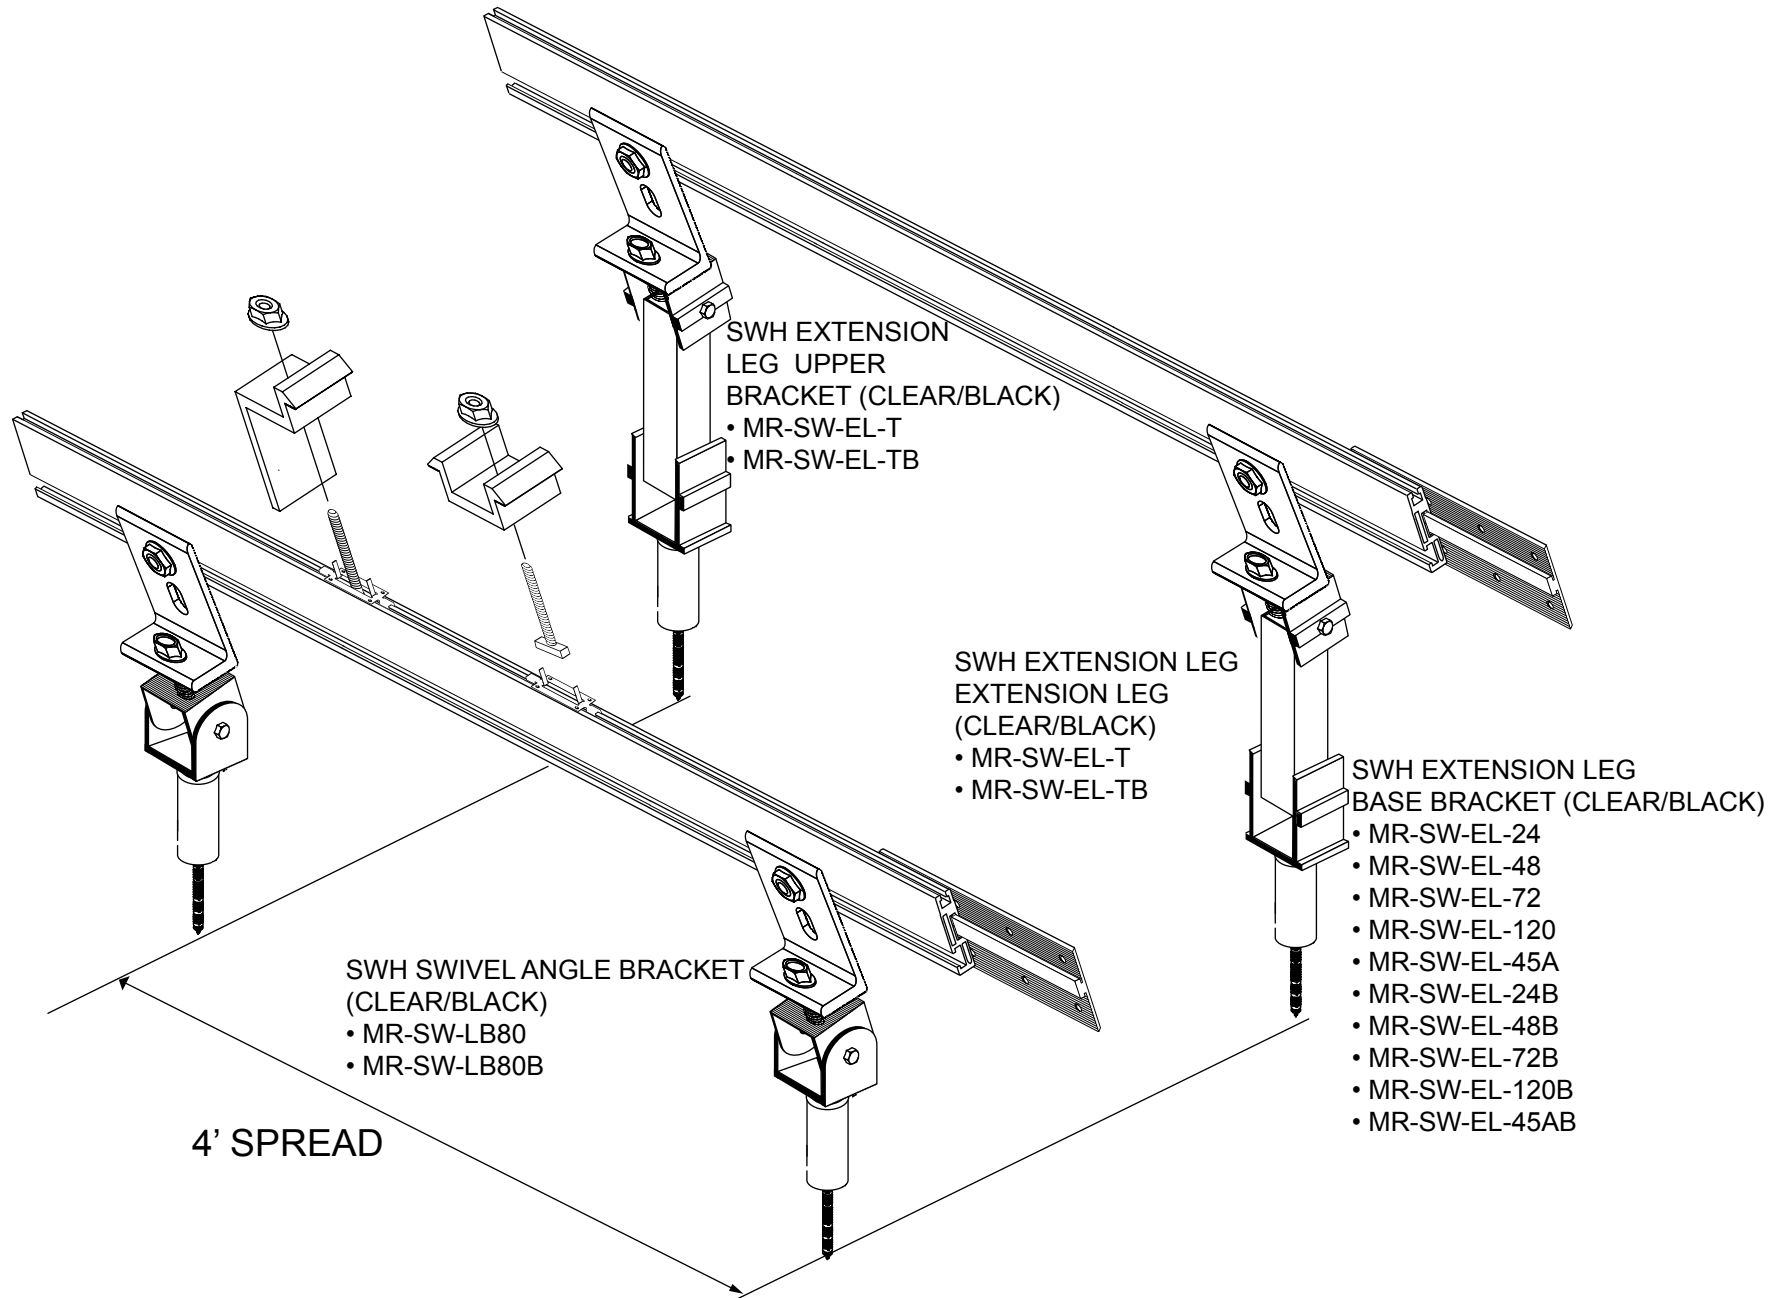

SWH - TILT KIT

SWH - SWIVEL BRACKET FOR TILT KIT FRONT LEG

SWH SWIVEL BRACKET  
• MR-SW-LB80, MR-SW-LB80B