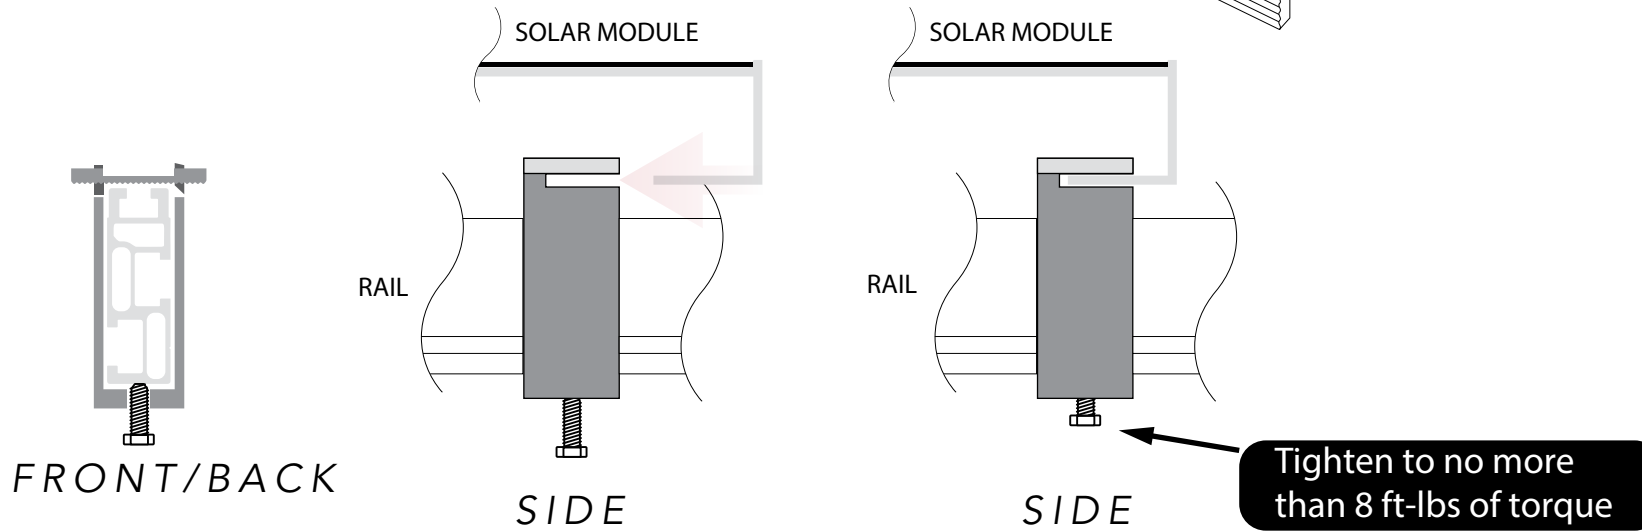

SWH - UNIVERSAL BOTTOM END CLAMP

GENERIC UNIVERSAL BOTTOM END CLAMP
WITH 1/4" SS HEX BOLT
MR-SW-UB-30

**SWH PV RACKING
ASSEMBLY DRAWINGS**

(626) 579-3288 INFO@ESOLARWAREHOUSE.COM
9628 VALLEY BLVD ROSEMEAD, CA 91770