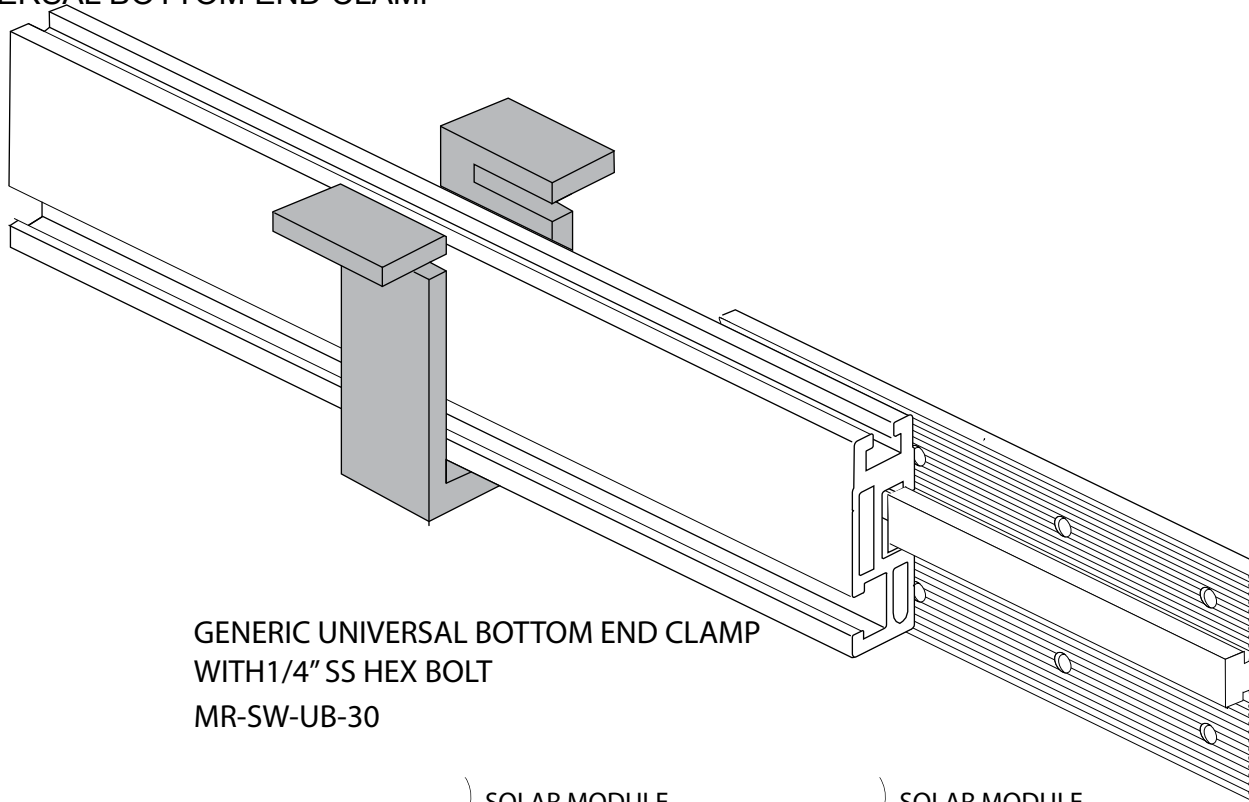

SWH - UNIVERSAL BOTTOM END CLAMP

GENERIC UNIVERSAL BOTTOM END CLAMP
WITH 1/4" SS HEX BOLT
MR-SW-UB-30

**SWH PV RACKING
ASSEMBLY DRAWINGS**

(626) 579-3288 INFO@ESOLARWAREHOUSE.COM
9628 VALLEY BLVD ROSEMEAD, CA 91770