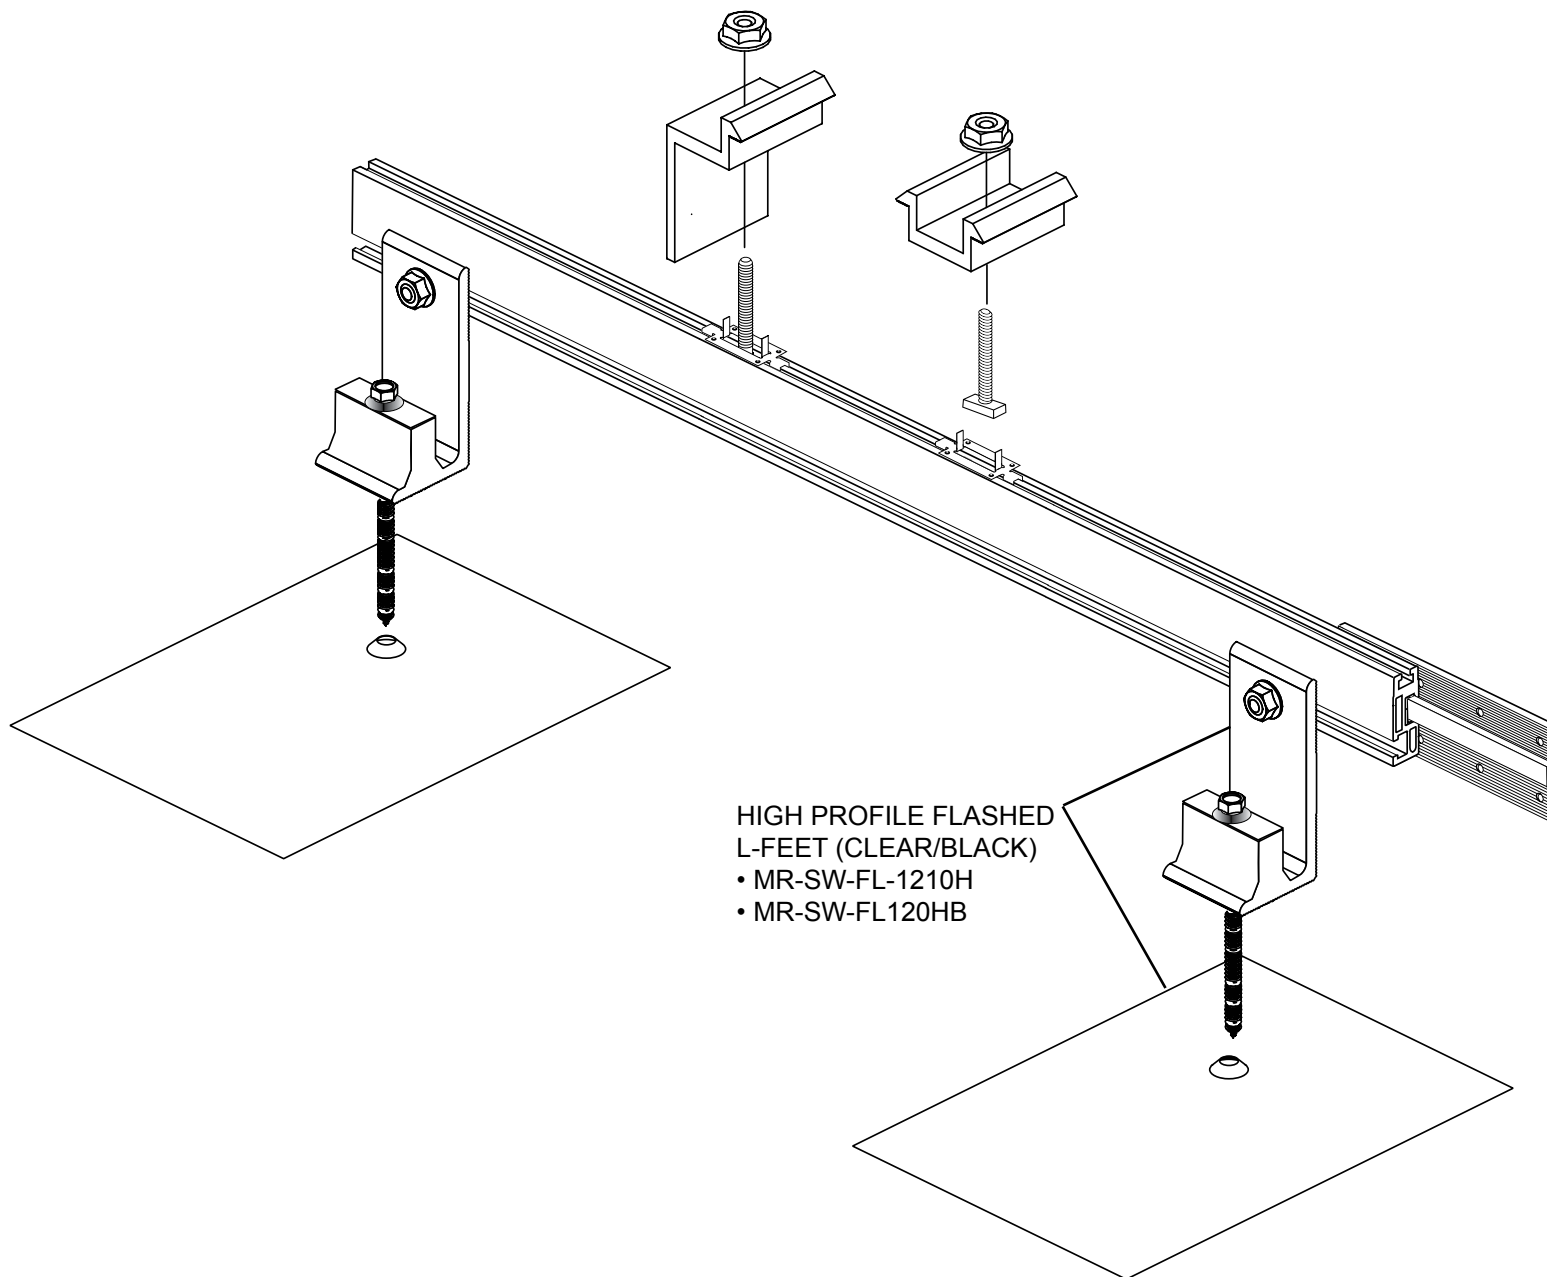

SWH - HIGH PROFILE FLASHED L-FEET FOR COMP ROOF

HIGH PROFILE FLASHED
L-FEET (CLEAR/BLACK)
• MR-SW-FL-1210H
• MR-SW-FL120HB

SWH - HIGH PROFILE FLASHED L-FEET FOR COMP ROOF

- MR-SW-FL-1210H
- MR-SW-FL-1210HB