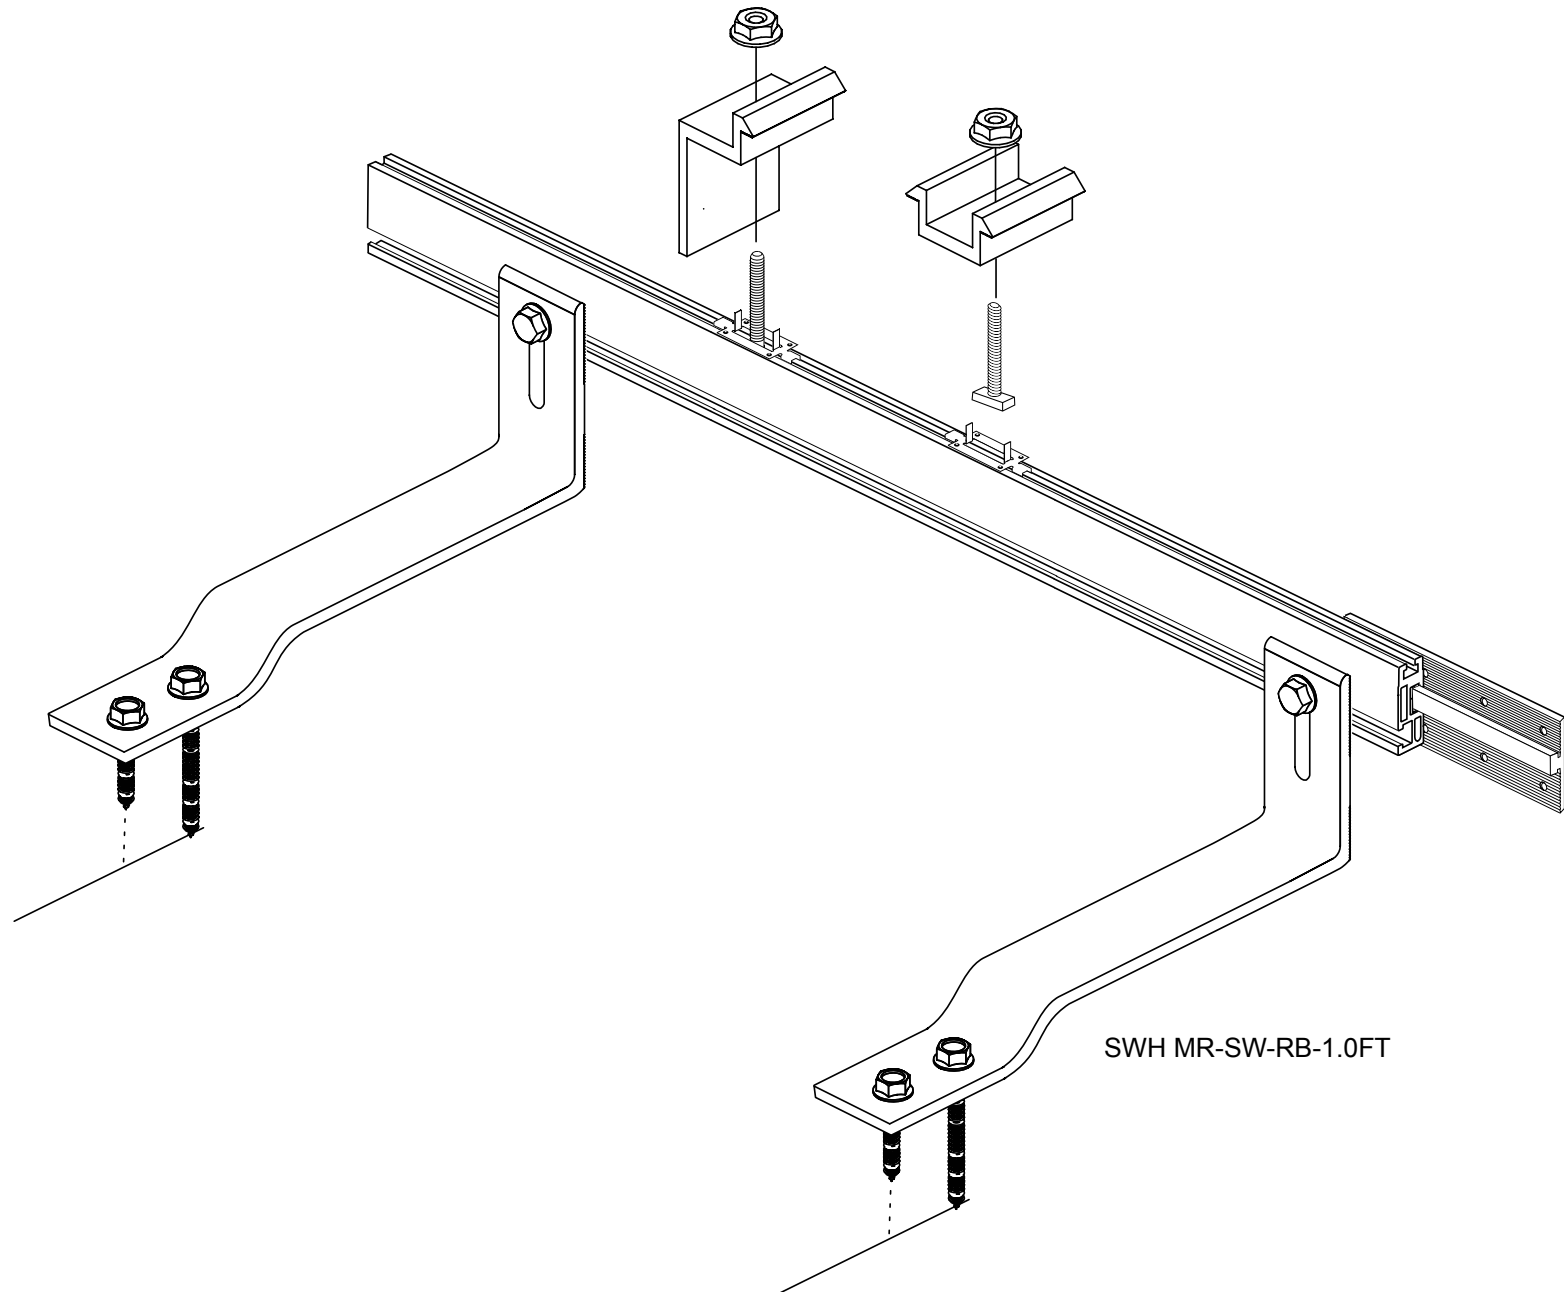

SWH - ROOF BAR MOUNT FOR TILE ROOF

SWH - ROOF BAR MOUNT FOR TILE ROOF