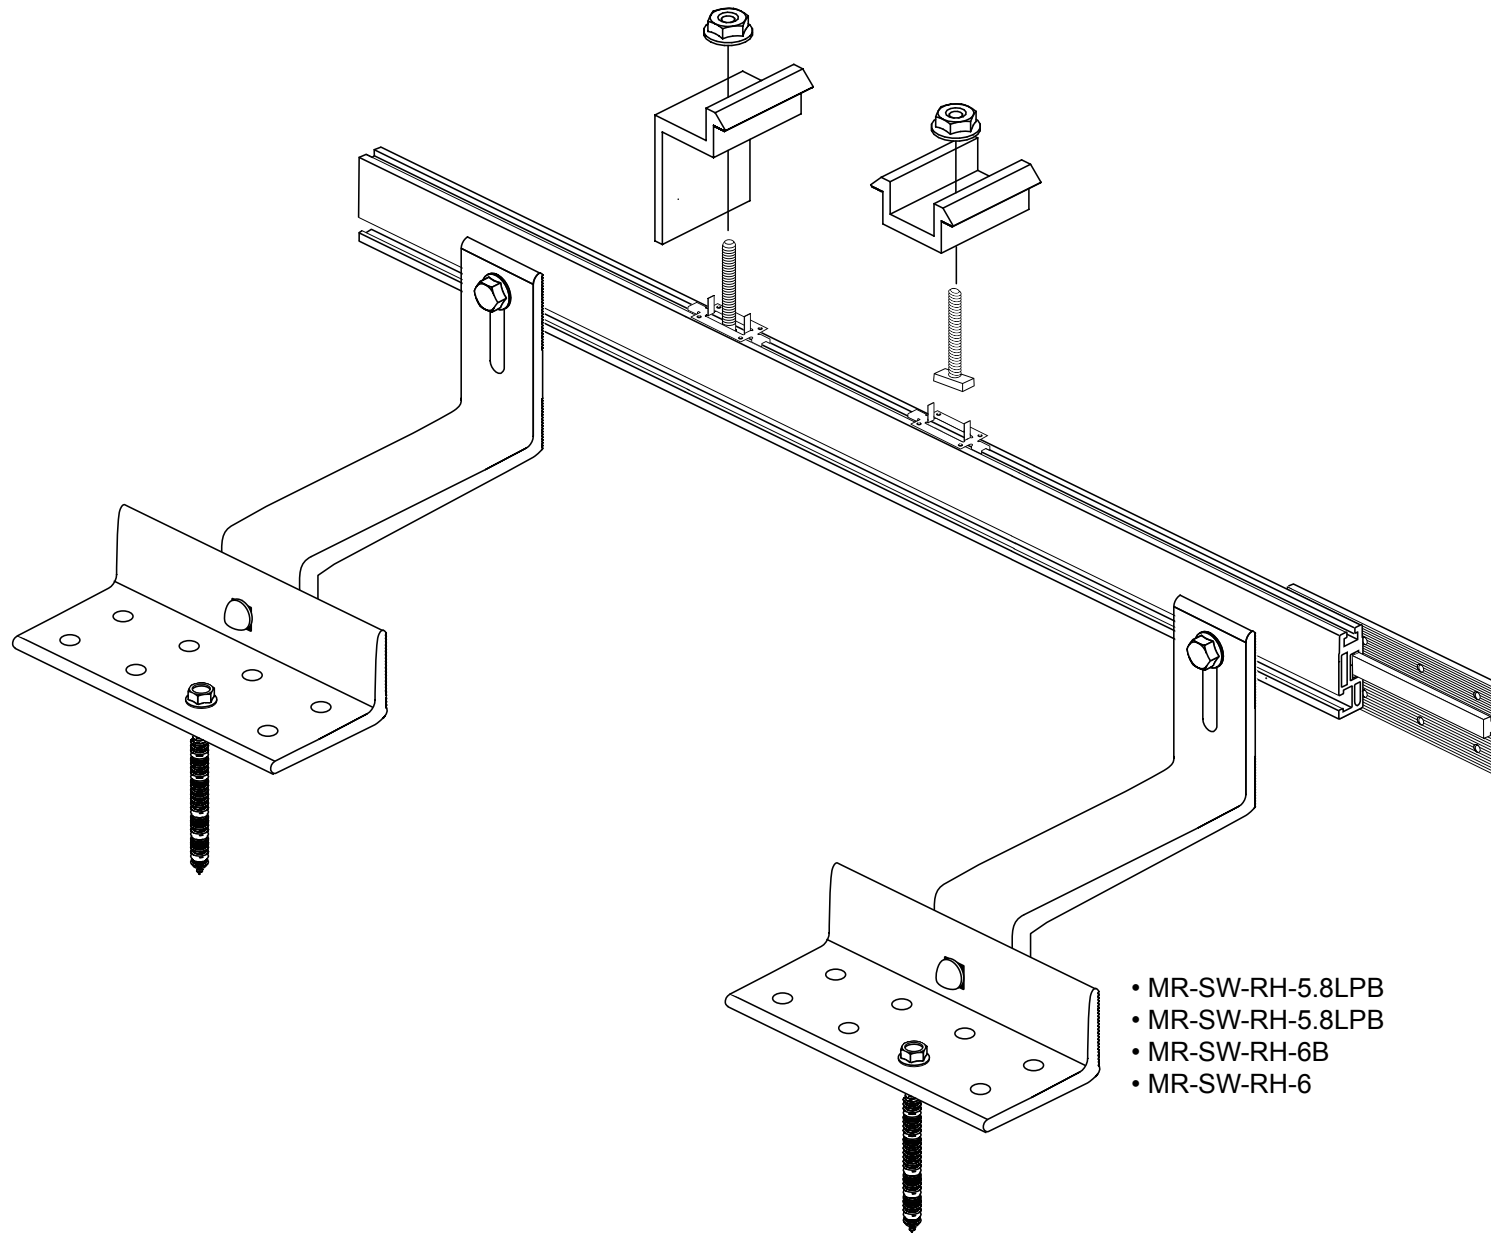

SWH - ROOF HOOK FOR TILE ROOF

- MR-SW-RH-5.8LPB
- MR-SW-RH-5.8LPB
- MR-SW-RH-6B
- MR-SW-RH-6

SWH - ROOF HOOK FOR TILE ROOF