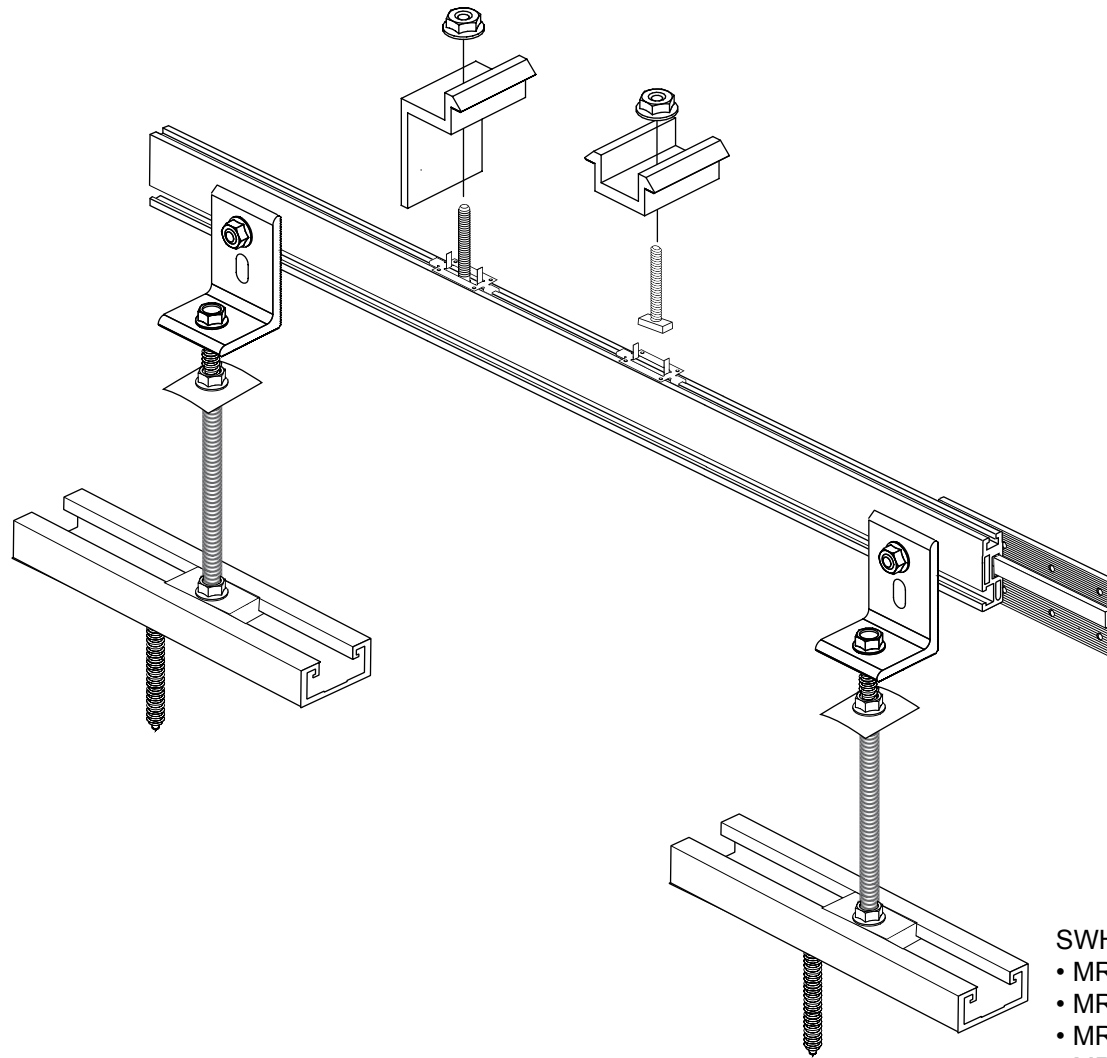

SWH - TILE STRUT MOUNT FOR TILE ROOF

- SWH TILE STRUT (CLEAR/BLACK)
- MR-SW-TT-4S
 - MR-SW-TT-4SB
 - MR-SW-TT-6
 - MR-SW-TT-6B

SWH - TILE STRUT MOUNT FOR TILE ROOF