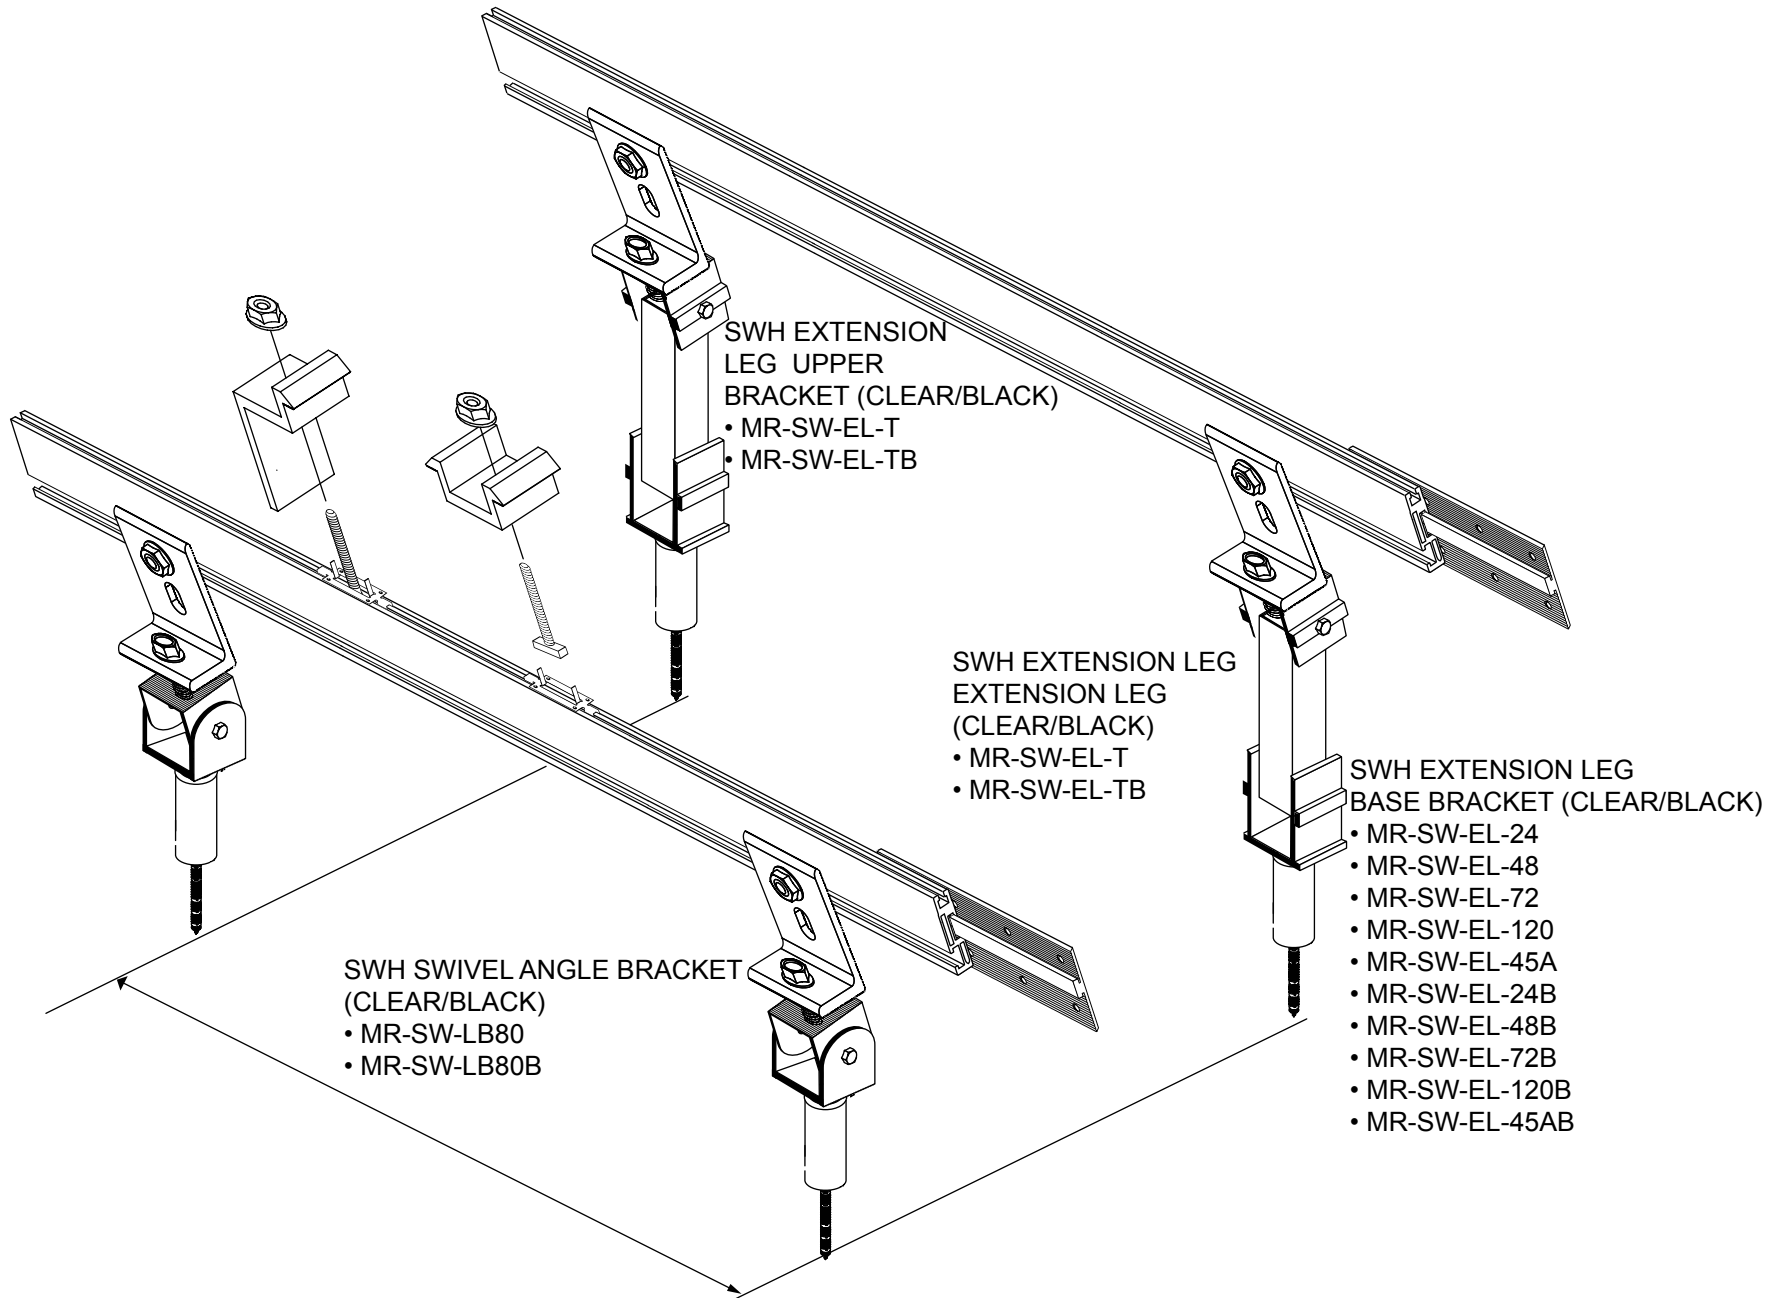

SWH - TILT KIT

SWH - SWIVEL BRACKET FOR TILT KIT FRONT LEG

SWH SWIVEL BRACKET  
• MR-SW-LB80, MR-SW-LB80B